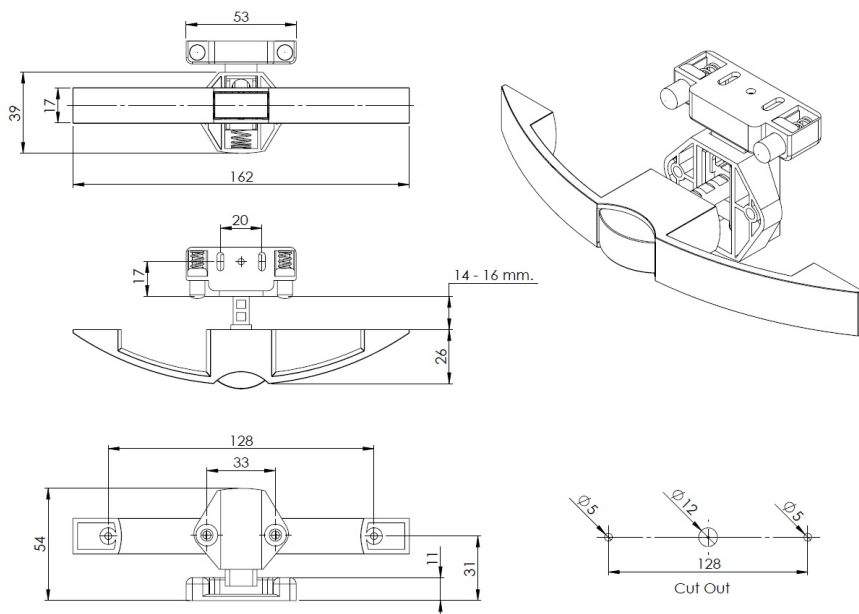

PRODUCT SHEET

Description:

Slam Lock Handle "RV", 14-16mm, cc:128mm,CPL, Zamak Handle & Grey ABS Housing, Incl. Grey ABS Striker W/Spring Tension

Item number:

14.03.070-0

Units	Box	Carton	HS Code	Barcode
Pcs.	10	100	8301300000	 5704866512992