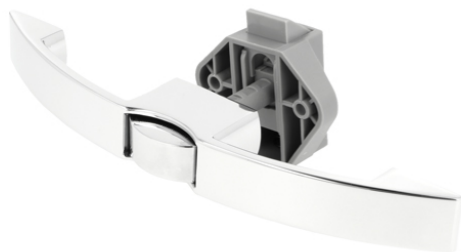

PRODUCT SHEET

Description:

Slam Lock Handle "RV", 14-16mm, cc:128mm,CPL, Zamak Handle & Grey ABS Housing, Incl. Grey ABS Striker W/Spring Tension

Item number:

14.03.070-0

Units	Box	Carton	HS Code	Barcode
Pcs.	10	100	8301300000	 5704866512992